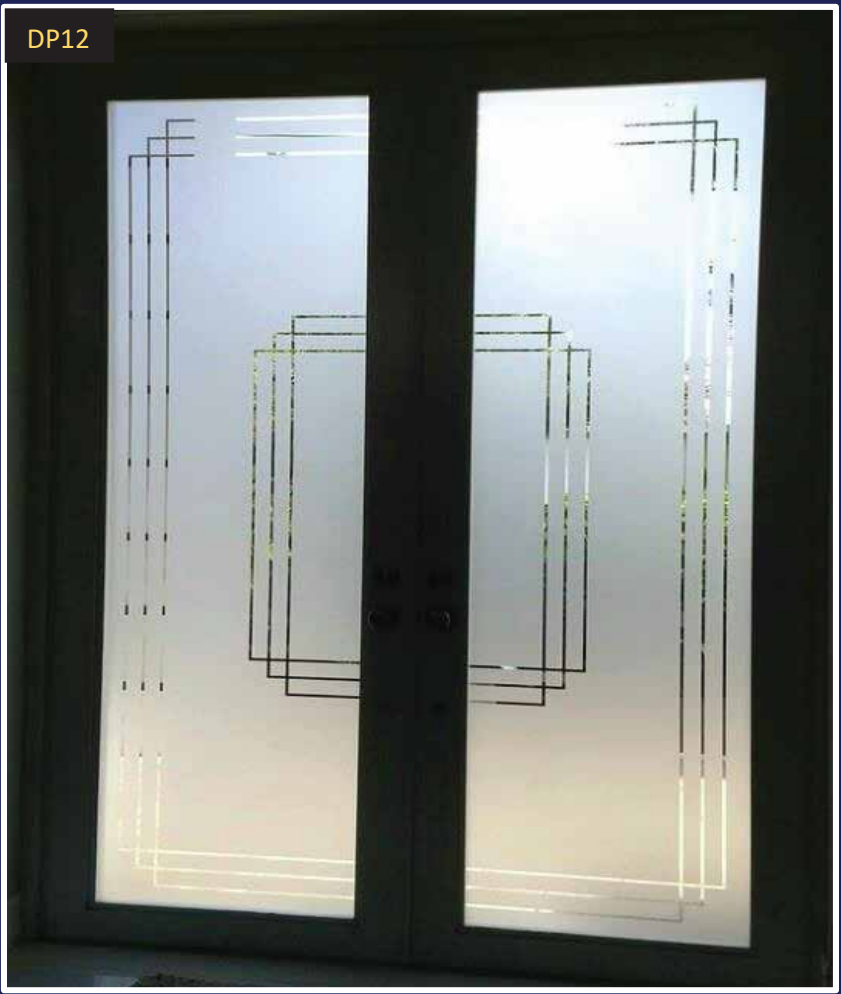

VENDSPACE

GLASS GALLERY

- GLASS ETCHING
- GLASS STAINING
- GLASS CRISTAL & TEXTURE WORKS
- GLASS PRINTING

- STAIR CASE/RAILINGS
- SHOWER DOOR & GLASS ENTRY DOORS
- AUTOMATIC DOORS & SECURITY DOORS
- PATCH FITTINGS

DOOR AND PARTITIONS

DP36

DP37

DP39

DP38