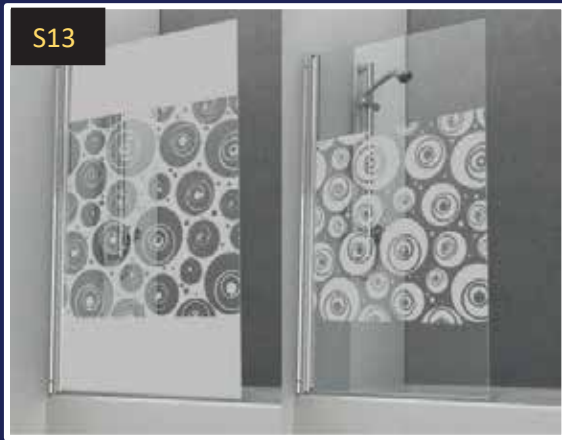

## GLASS GALLERY

---

- GLASS ETCHING
- GLASS STAINING
- GLASS CRISTAL & TEXTURE WORKS
- GLASS PRINTING

- STAIR CASE/RAILINGS
- SHOWER DOOR & GLASS ENTRY DOORS
- AUTOMATIC DOORS & SECURITY DOORS
- PATCH FITTINGS

## SHOWER PARTITIONS

S18

S19

S20

S21